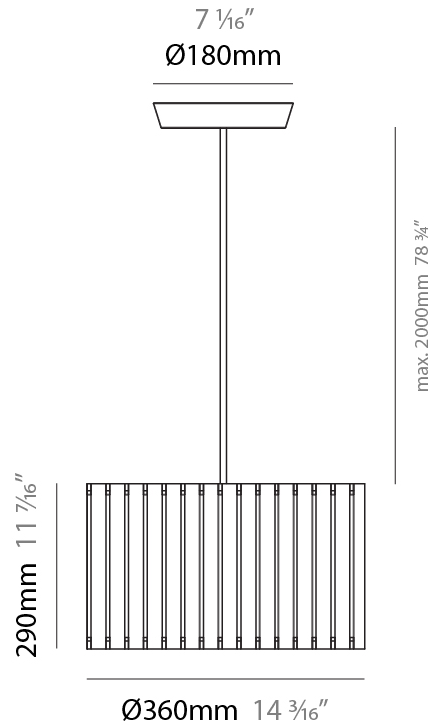

LUZ OCULTA WOOD SUSPENSION

D51039- _____ - _____

base number   Finish Options   Finish Options

1. To build a product code in our configurator select the specify button on the base model # product page
2. To build a manual product code on this datasheet choose from the options listed below in blue font and add the suffix to the base model #

GENERAL

Series: Luz Oculta
Subseries: Luz Oculta Wood
Brand: Fambuena
Division: Design
Mounting Type: Suspension
Mounting Location: Ceiling
Subcategory: Pendant

PHYSICAL

Shape: Rectangle
Diameter (mm): 360
Diameter (in): 14 ³/₁₆
Height (mm): 290
Height (in): 11 ⁷/₁₆
Light Distribution: Direct / Indirect
Fixture Finish: [DOW / NAT](#)
Holder Finish: BRA / BRZ
Fixture Material: Metal / Wood
Cable Details: Cable length 2000mm / 79"

ELECTRICAL

Number of Lamps: 1
Lamp Type: LED Retrofit
Lamp Shape: A19
Bulb Included: Bulb Not Included
Max. Wattage Per Lamp (W): 7
Lamp Base: E26
Input Voltage (V): 120
Upon Request: 277Vac / GU24

LED

OPTICAL

RATINGS AND CERTIFICATIONS

Certified By: Certified for North American Standards
IP rating: IP20

PROJECT
TYPE
SPECIFIER
QUANTITY
DATE