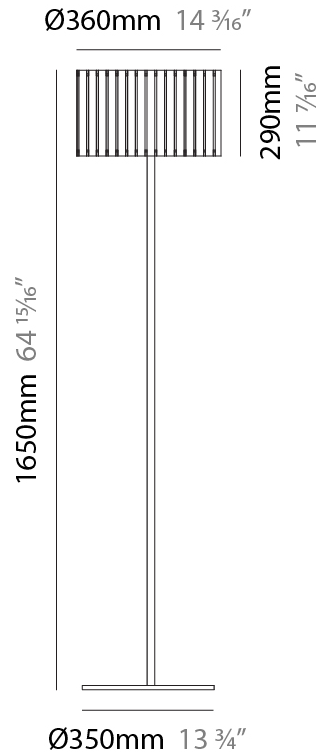

PROJECT	_____
TYPE	_____
SPECIFIER	_____
QUANTITY	_____
DATE	_____

LUZ OCULTA WOOD PORTABLE

D54030- _____ - _____
base number   Finish Options   Finish Options

1. To build a product code in our configurator select the specify button on the base model # product page
2. To build a manual product code on this datasheet choose from the options listed below in blue font and add the suffix to the base model #

GENERAL

Series: Luz Oculta
Subseries: Luz Oculta Wood
Brand: Fambuena
Division: Design
Mounting Type: Portable
Mounting Location: Floor
Subcategory: Floor

PHYSICAL

Shape: Cylinder
Diameter (mm): 360
Diameter (in): 14 ³/₁₆
Height (mm): 1650
Height (in): 64 ¹⁵/₁₆
Light Distribution: Direct / Indirect
Fixture Finish: [DOW / NAT](#)
Holder Finish: BRA / BRZ
Fixture Material: Metal / Wood
Upon Request: Bolt Down

ELECTRICAL

Number of Lamps: 1
Lamp Type: LED Retrofit
Lamp Shape: A19
Bulb Included: Bulb Not Included
Max. Wattage Per Lamp (W): 7
Lamp Base: E26
Input Voltage (V): 120
Upon Request: 277Vac / GU24

LED

OPTICAL

RATINGS AND CERTIFICATIONS

Certified By: Certified for North American Standards
IP rating: IP20