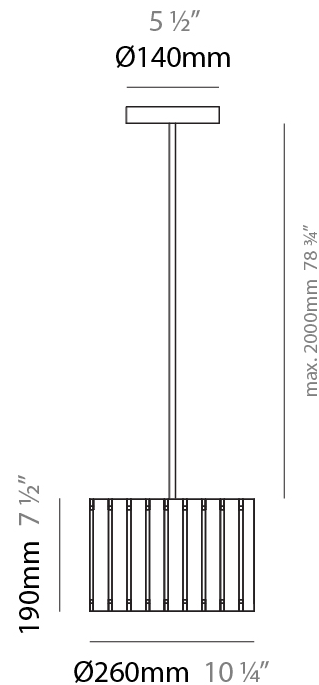

PROJECT	
TYPE	
SPECIFIER	
QUANTITY	
DATE	

LUZ OCULTA WOOD SUSPENSION

D51041- -

base number   Finish Options   Finish Options

1. To build a product code in our configurator select the specify button on the base model # product page
2. To build a manual product code on this datasheet choose from the options listed below in blue font and add the suffix to the base model #

GENERAL

Series: Luz Oculta

Subseries: Luz Oculta Wood

Brand: Fambuena

Division: Design

Mounting Type: Suspension

Mounting Location: Ceiling

Subcategory: Pendant

PHYSICAL

Shape: Rectangle

Diameter (mm): 260

Diameter (in): 10 ¼

Height (mm): 190

Height (in): 7 ½

Light Distribution: Direct / Indirect

Fixture Finish: [DOW](#) / [NAT](#)

Holder Finish: BRA / BRZ

Fixture Material: Metal / Wood

Cable Details: Cable length 2000mm / 79"

ELECTRICAL

Number of Lamps: 1

Lamp Type: LED Retrofit

Lamp Shape: A19

Bulb Included: Bulb Not Included

Max. Wattage Per Lamp (W): 4

Lamp Base: E26

Input Voltage (V): 120

Upon Request: 277Vac / GU24

LED

OPTICAL

RATINGS AND CERTIFICATIONS

Certified By: Certified for North American Standards

IP rating: IP20