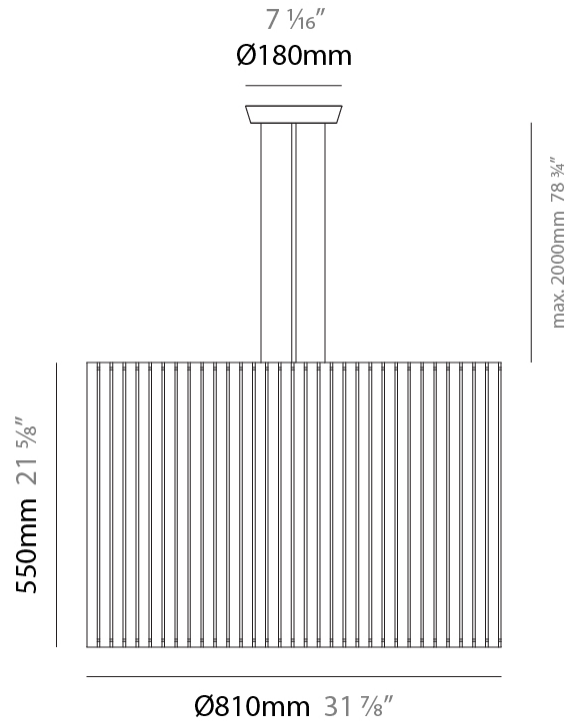

LUZ OCULTA WOOD SUSPENSION

D51035- _____ - _____

base number   Finish Options   Finish Options

1. To build a product code in our configurator select the specify button on the base model # product page
2. To build a manual product code on this datasheet choose from the options listed below in blue font and add the suffix to the base model #

GENERAL

Series: Luz Oculta
Subseries: Luz Oculta Wood
Brand: Fambuena
Division: Design
Mounting Type: Suspension
Mounting Location: Ceiling
Subcategory: Pendant

PHYSICAL

Shape: Rectangle
Diameter (mm): 810
Diameter (in): 31 7/8
Height (mm): 550
Height (in): 21 5/8
Light Distribution: Direct / Indirect
Fixture Finish: [DOW](#) / [NAT](#)
Holder Finish: [BRA](#) / [BRZ](#)
Fixture Material: Metal / Wood
Cable Details: Cable length 2000mm / 79"

ELECTRICAL

Number of Lamps: 3
Lamp Type: LED Retrofit
Lamp Shape: A19
Bulb Included: Bulb Not Included
Total Output Wattage (W): 36
Max. Wattage Per Lamp (W): 12
Lamp Base: E26
Input Voltage (V): 120
Upon Request: 277Vac / GU24

LED

OPTICAL

RATINGS AND CERTIFICATIONS

Certified By: Certified for North American Standards
IP rating: IP20