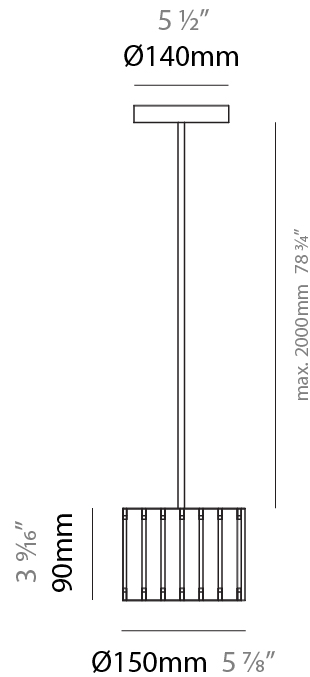

LUZ OCULTA WOOD SUSPENSION

D51043- -

base number   Finish Options   Finish Options

1. To build a product code in our configurator select the specify button on the base model # product page
2. To build a manual product code on this datasheet choose from the options listed below in blue font and add the suffix to the base model #

GENERAL

Series: Luz Oculta
Subseries: Luz Oculta Wood
Brand: Fambuena
Division: Design
Mounting Type: Suspension
Mounting Location: Ceiling
Subcategory: Pendant

PHYSICAL

Shape: Rectangle
Diameter (mm): 150
Diameter (in): 5 7/8
Height (mm): 90
Height (in): 3 9/16
Light Distribution: Direct / Indirect
Fixture Finish: [DOW / NAT](#)
Holder Finish: [BRA / BRZ](#)
Fixture Material: Metal / Wood
Cable Details: Cable length 2000mm / 79"

ELECTRICAL

Number of Lamps: 1
Lamp Type: LED Retrofit
Lamp Shape: T4
Bulb Included: Bulb Not Included
Max. Wattage Per Lamp (W): 3
Lamp Base: G9
Input Voltage (V): 120

LED

OPTICAL

RATINGS AND CERTIFICATIONS

Certified By: Certified for North American Standards
IP rating: IP20

PROJECT
TYPE
SPECIFIER
QUANTITY
DATE