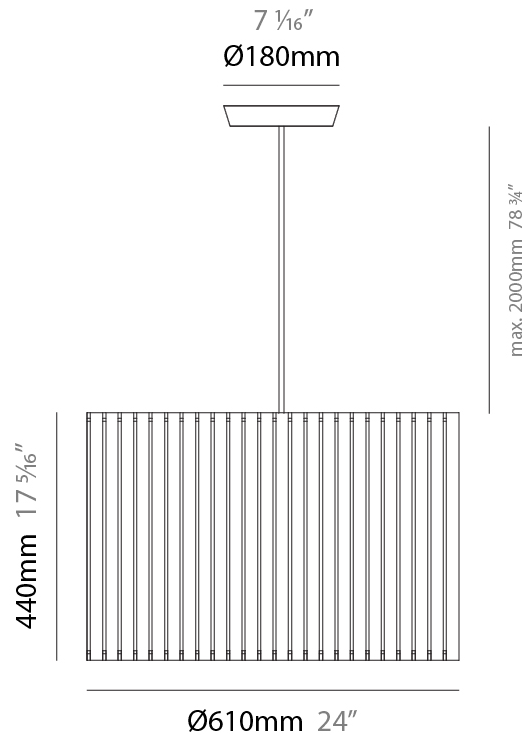

PROJECT	
TYPE	
SPECIFIER	
QUANTITY	
DATE	

LUZ OCULTA WOOD SUSPENSION

D51037- -
base number   Finish Options   Finish Options

1. To build a product code in our configurator select the specify button on the base model # product page
2. To build a manual product code on this datasheet choose from the options listed below in blue font and add the suffix to the base model #

GENERAL

Series: Luz Oculta
Subseries: Luz Oculta Wood
Brand: Fambuena
Division: Design
Mounting Type: Suspension
Mounting Location: Ceiling
Subcategory: Pendant

PHYSICAL

Shape: Rectangle
Diameter (mm): 610
Diameter (in): 24
Height (mm): 440
Height (in): 17 ⁵/₁₆"
Light Distribution: Direct / Indirect
Fixture Finish: [DOW / NAT](#)
Holder Finish: BRA / BRZ
Fixture Material: Metal / Wood
Cable Details: Cable length 2000mm / 79"

ELECTRICAL

Number of Lamps: 1
Lamp Type: LED Retrofit
Lamp Shape: A19
Bulb Included: Bulb Not Included
Max. Wattage Per Lamp (W): 12
Lamp Base: E26
Input Voltage (V): 120
Upon Request: 277Vac / GU24

LED

OPTICAL

RATINGS AND CERTIFICATIONS

Certified By: Certified for North American Standards
IP rating: IP20