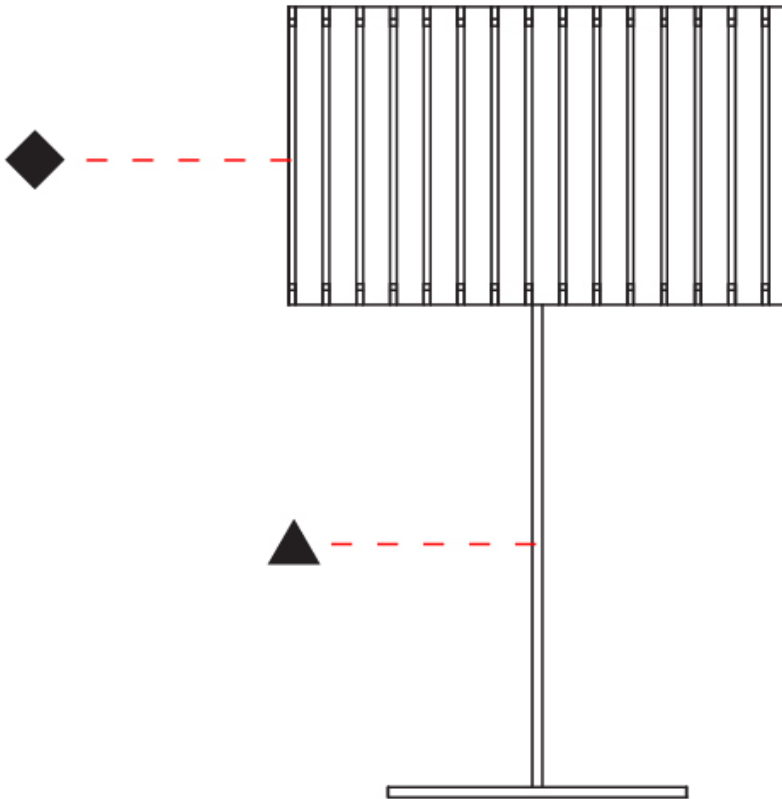

LUZ OCULTA WOOD PORTABLE

D54036-

PROJECT

TYPE

SPECIFIER

QUANTITY

DATE